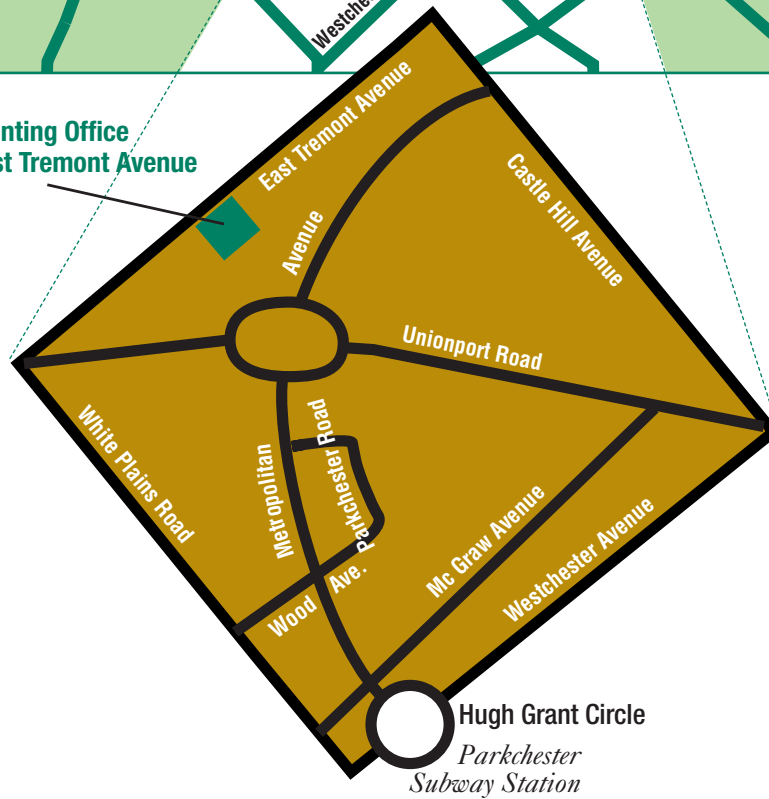

Renting Office
2000 East Tremont Avenue